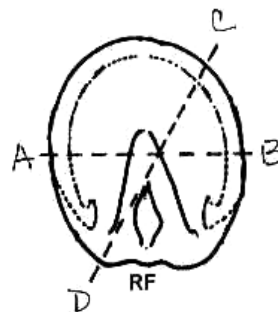

DON BLAZER'S FOOT BALANCING RECORD SHEET
CORONET BAND, T-SQUARE, TOE LENGTH

ML BALANCE, SOLE, HOOF, FROG,
SHOE PLACEMENT

HEELS

SHOES/NAILS:
HORSE:

OWNER:

DATE:

FARRIER: